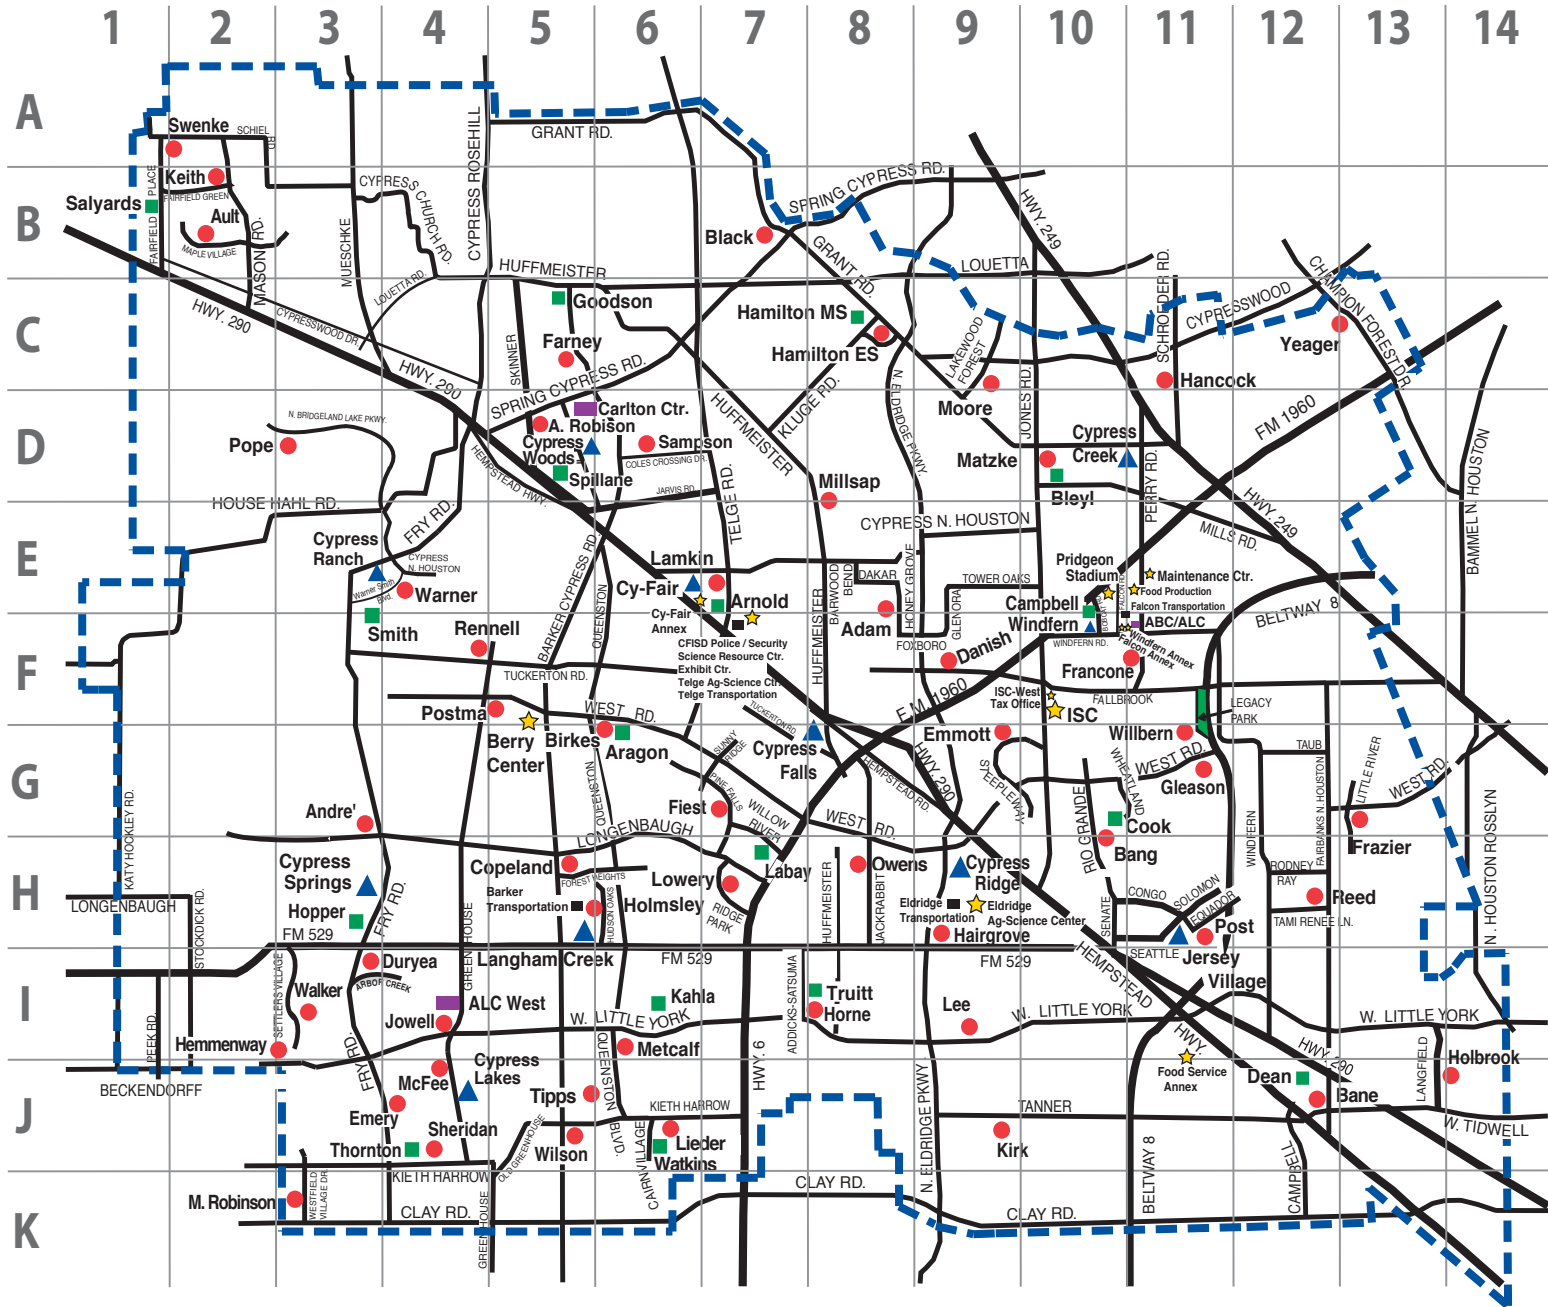

District Map

District Map on cfisd.net

District Map on [Google maps](#)

LEGEND

- Elementary Schools
- Middle Schools
- ▲ High Schools
- ★ District Facilities
- Special Program Facilities
- Transportation Centers
- ▬ District Boundary

2013-2014 Campus Listing

HIGH SCHOOLS

School	Address	Phone	Hours	Grid
Cy-Fair	22602 Hempstead Hwy., Cypress 77429	2/897-4600	7:25 - 2:30	E6
Cypress Creek	9815 Grant Rd., Houston 77070	2/897-4200	7:25 - 2:30	D11
Cypress Falls	9811 Huffmeister Rd., Houston 77095	2/856-1000	7:25 - 2:30	G8
Cypress Lakes	5750 Greenhouse Rd., Katy 77449	2/856-3800	7:25 - 2:30	J4
Cypress Ranch	10700 Fry Rd., Cypress 77433	2/373-2300	7:25 - 2:30	E3
Cypress Ridge	7900 N. Eldridge Pkwy., Houston 77041	2/807-8000	7:25 - 2:30	H9
Cypress Springs	7909 Fry Rd., Cypress 77433	2/345-3000	7:25 - 2:30	H3
Cypress Woods	13550 Woods Spillane Blvd., Cypress 77429	2/213-1800	7:25 - 2:30	D5
Jersey Village	7600 Solomon St., Houston 77040	7/896-3400	7:25 - 2:30	H11
Langham Creek	17610 FM 529, Houston 77095	2/463-5400	7:25 - 2:30	H5
Windfern High	12630 Windfern Rd., Houston 77064	2/807-8684	8:10 - 2:30	F10
School of Choice				

TRANSPORTATION FACILITIES

Facility	Address	Phone	Grid
Barker-Cypress	17522-B Liner Ln., Houston 77095	2/463-5978	H5
Eldridge	7600 N. Eldridge Pkwy., Houston 77041	2/955-4935	H9
Falcon	11430 Falcon Rd., Houston 77064	2/897-4380	F10
Telge	11010 Telge Rd., Cypress 77429	2/897-4565	F7